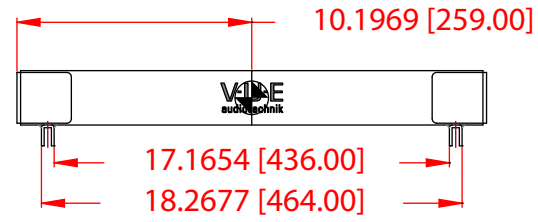

REV	CHANGE NUMBER	DATE
A		

SIDE

FRONT

al-4fb

SIDE

TOP

NOTES:

Net weight : 5,5 kg

UNLESS OTHERWISE SPECIFIED:
ALL DIMENSIONS ARE IN INCHES
DUAL [MM] DIMENSIONS
FOR REF ONLY

TOLERANCES
LINEAR \bar{a}
ANGLES \bar{a}

VUE
audiotechnik WWW.VUEAUDIO.COM

TITLE:
al-4fb
[MECHANICAL SPECIFICATION]

A SHEET 1 OF 1 SCALE: 1 TO 14

DRAWING NUMBER: REVISION: A