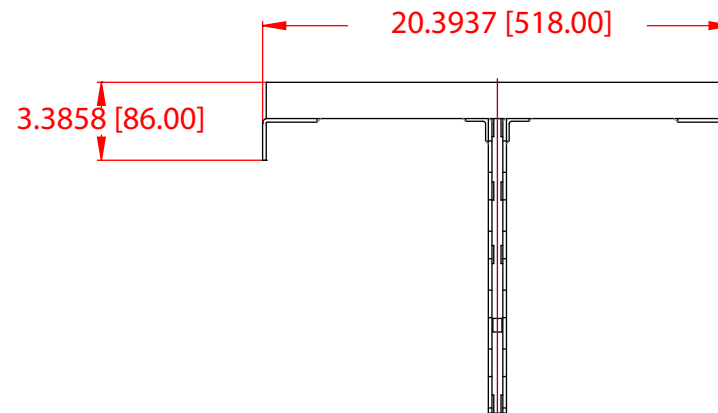

REV	CHANGE NUMBER	DATE
A		

SIDE

FRONT

al-4fb

SIDE

TOP

NOTES:

Net weight : 5,5 kg

UNLESS OTHERWISE SPECIFIED:
ALL DIMENSIONS ARE IN INCHES
DUAL [MM] DIMENSIONS
FOR REF ONLY

TOLERANCES
LINEAR \bar{a}
ANGLES \bar{a}

VUE
audiotechnik WWW.VUEAUDIO.COM

TITLE:
al-4fb
[MECHANICAL SPECIFICATION]

A SHEET 1 OF 1 SCALE: 1 TO 14

DRAWING NUMBER: REVISION: A