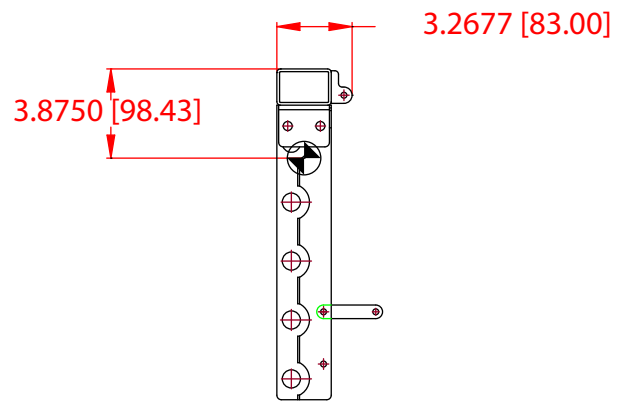

REV	CHANGE NUMBER	DATE
A		

SIDE

FRONT

al-4fb

SIDE

TOP

NOTES:

Net weight : 5,5 kg

UNLESS OTHERWISE SPECIFIED:
ALL DIMENSIONS ARE IN INCHES
DUAL [MM] DIMENSIONS
FOR REF ONLY

TOLERANCES
LINEAR \bar{a}
ANGLES \bar{a}

VUE
audiotechnik WWW.VUEAUDIO.COM

TITLE:
al-4fb
[MECHANICAL SPECIFICATION]

A SHEET 1 OF 1 SCALE: 1 TO 14

DRAWING NUMBER: REVISION: A