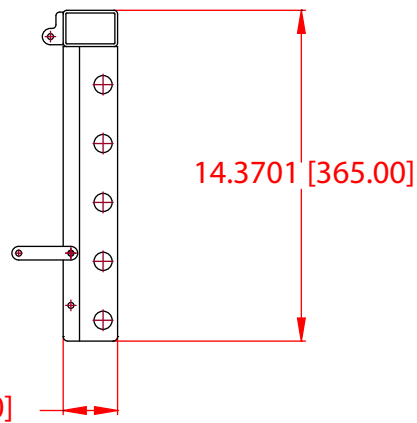

REV	CHANGE NUMBER	DATE
A		

SIDE

FRONT

al-4fb

SIDE

TOP

NOTES:

Net weight : 5,5 kg

UNLESS OTHERWISE SPECIFIED:
ALL DIMENSIONS ARE IN INCHES
DUAL [MM] DIMENSIONS
FOR REF ONLY

TOLERANCES
LINEAR \bar{a}
ANGLES \bar{a}

VUE
audiotechnik WWW.VUEAUDIO.COM

TITLE:
al-4fb
[MECHANICAL SPECIFICATION]

A SHEET 1 OF 1 SCALE: 1 TO 14

DRAWING NUMBER: REVISION: A